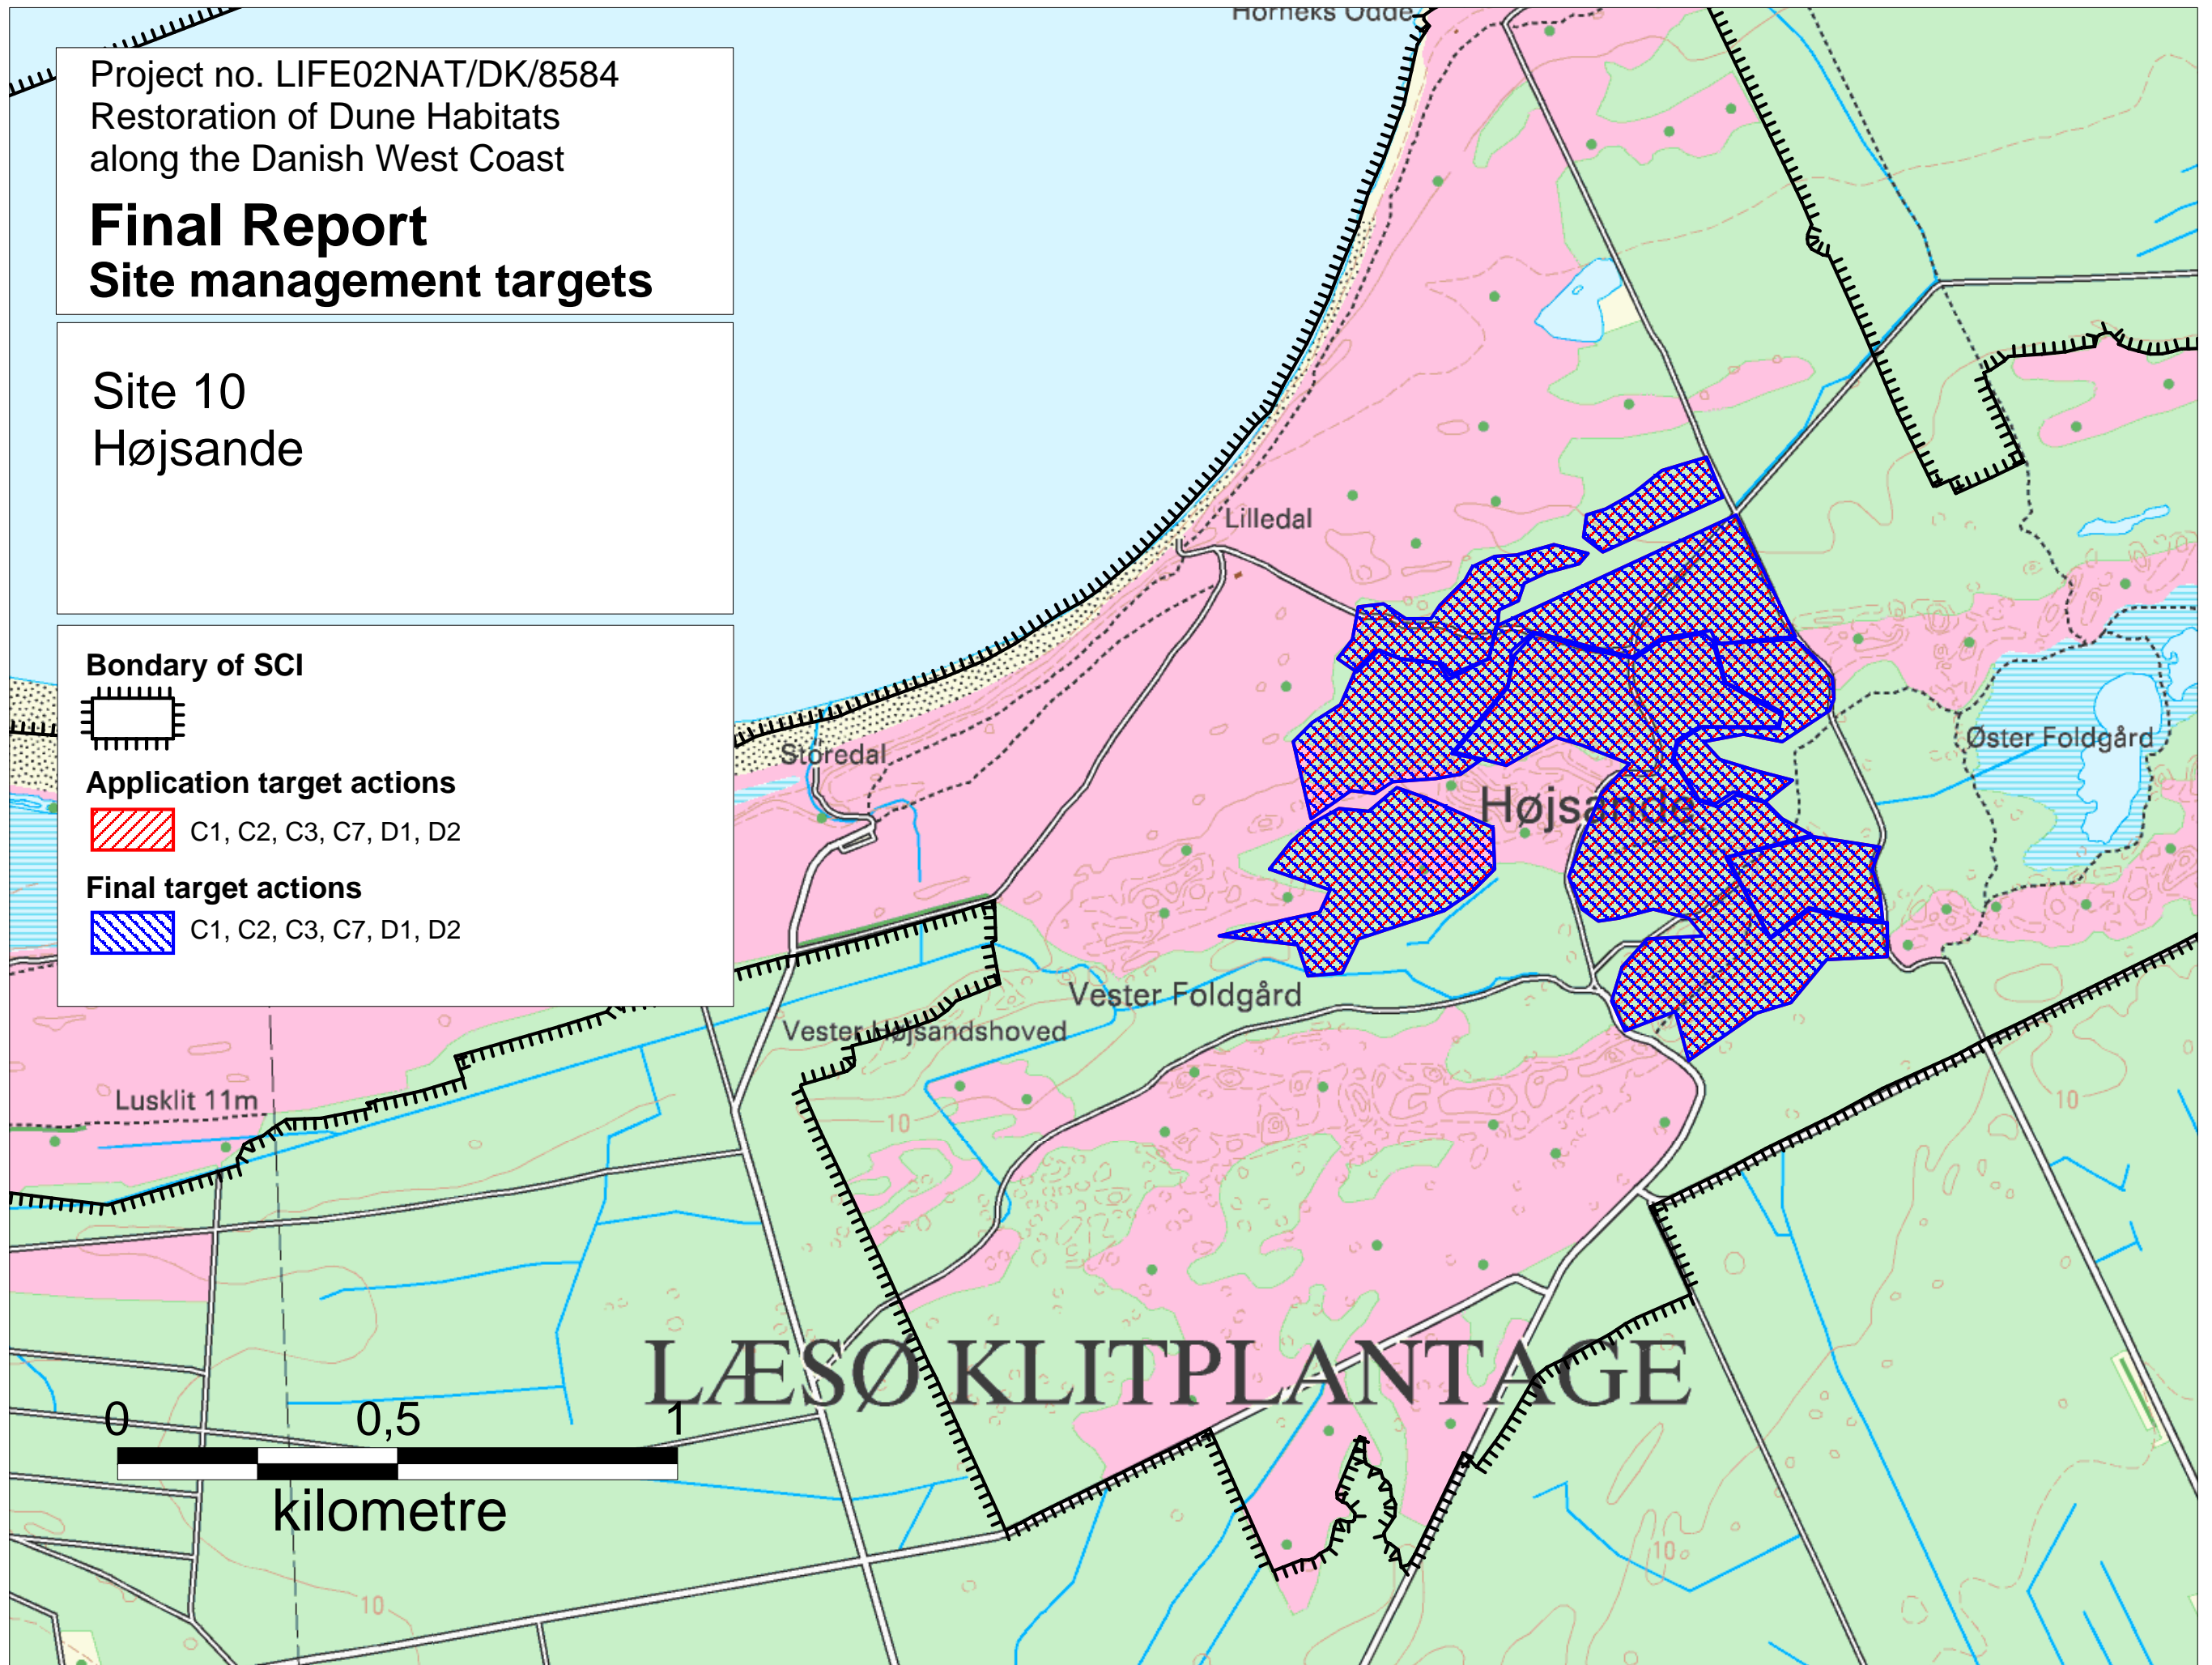

Project no. LIFE02NAT/DK/8584
Restoration of Dune Habitats
along the Danish West Coast

Final Report

Site management targets

Site 10
Højsande

Boundary of SCI

Application target actions

 C1, C2, C3, C7, D1, D2

Final target actions

 C1, C2, C3, C7, D1, D2

LÆSØ KLITPLANTAGE